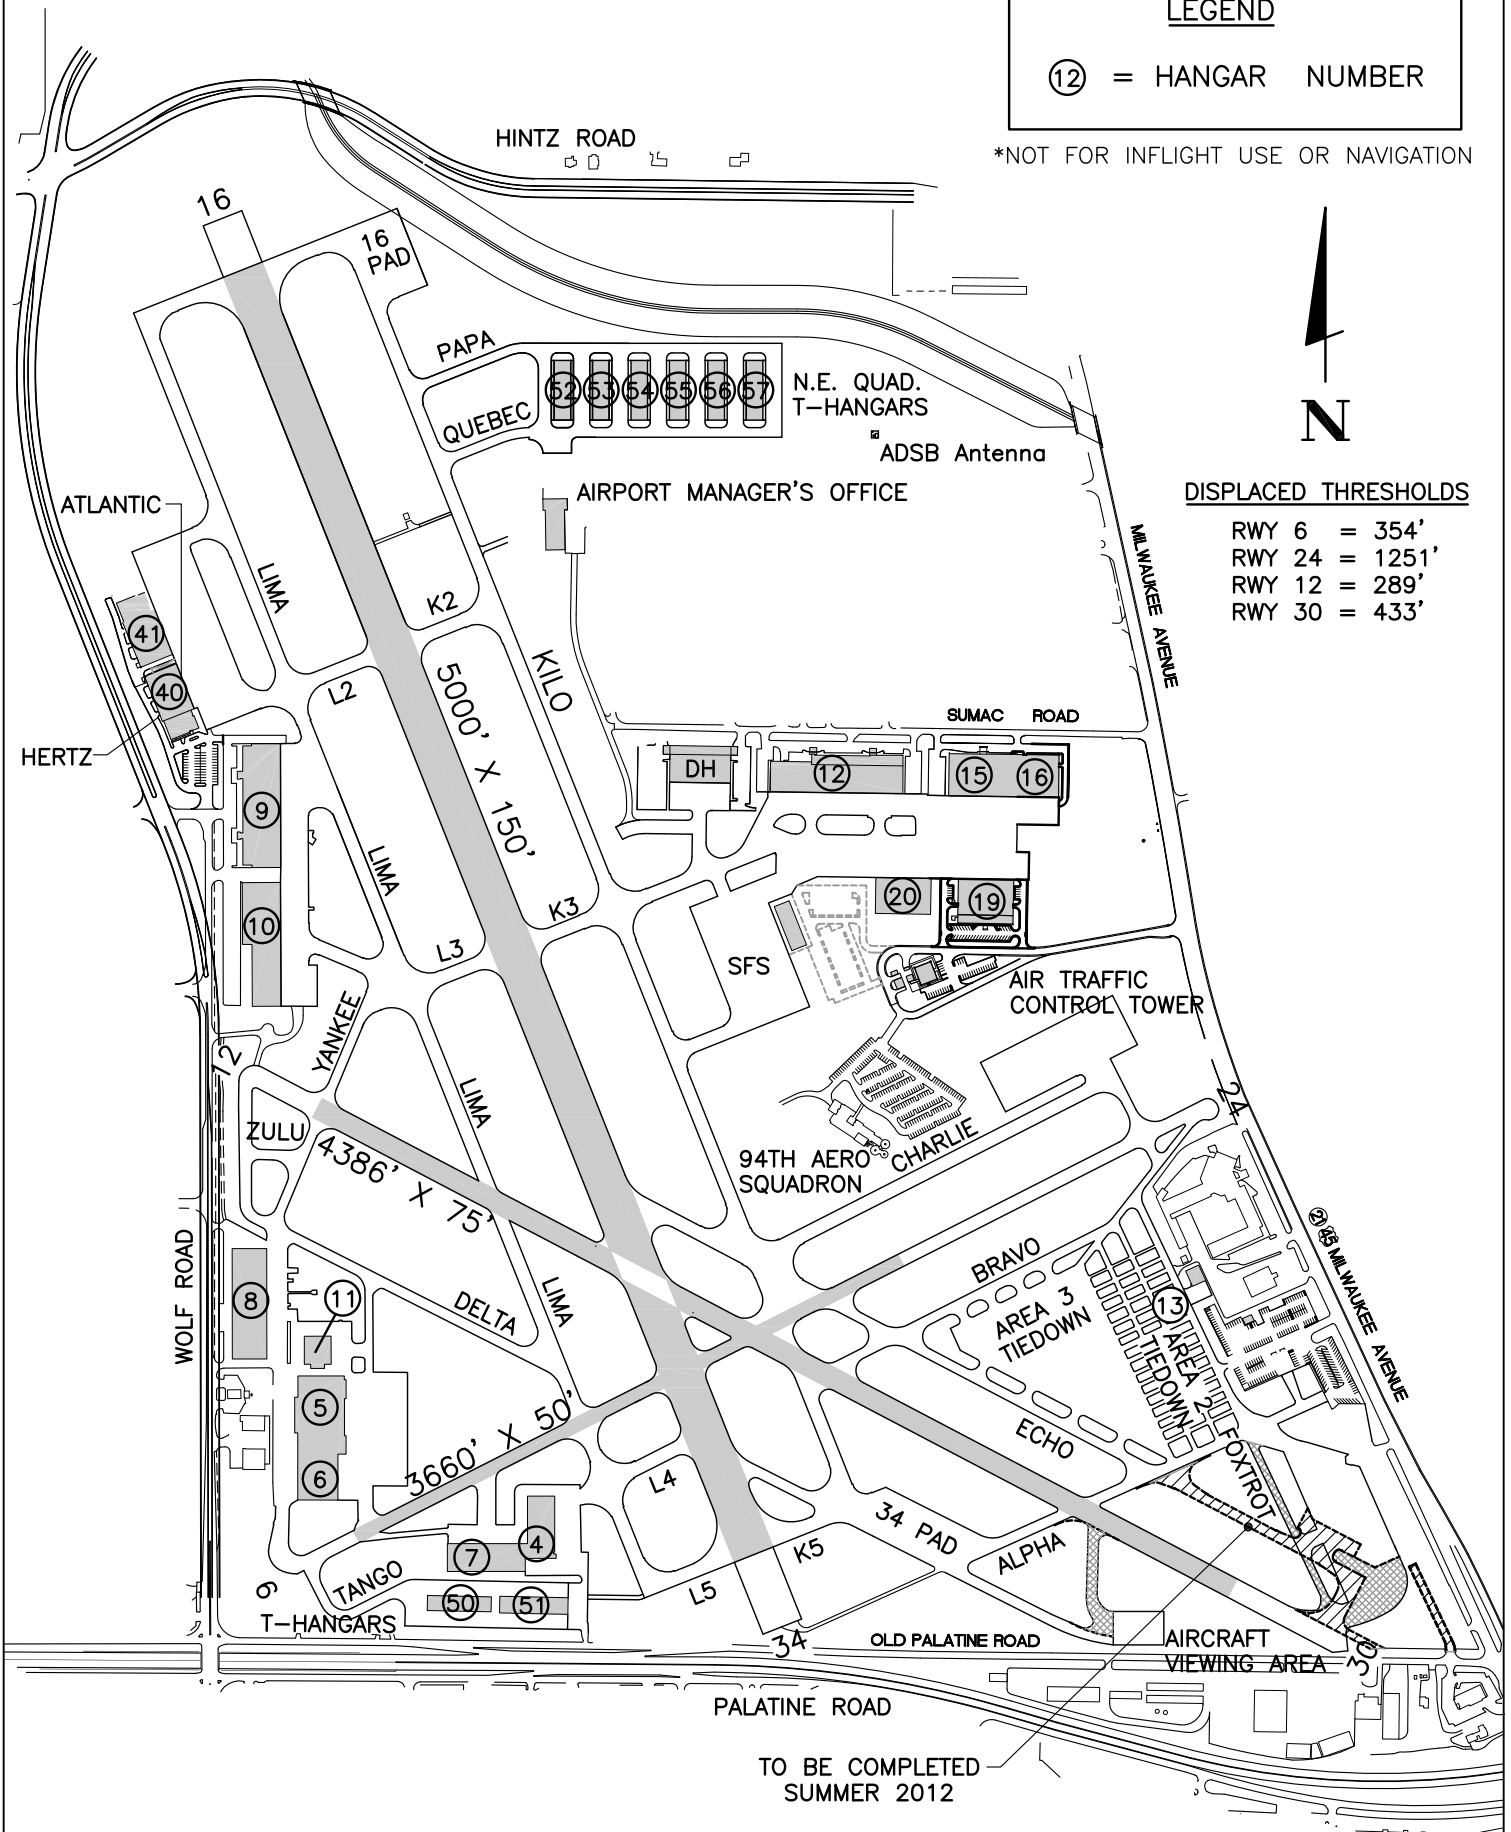

CHICAGO EXECUTIVE AIRPORT

LEGEND

⑫ = HANGAR NUMBER

*NOT FOR INFLIGHT USE OR NAVIGATION

DISPLACED THRESHOLDS

- RWY 6 = 354'
- RWY 24 = 1251'
- RWY 12 = 289'
- RWY 30 = 433'

TO BE COMPLETED
SUMMER 2012