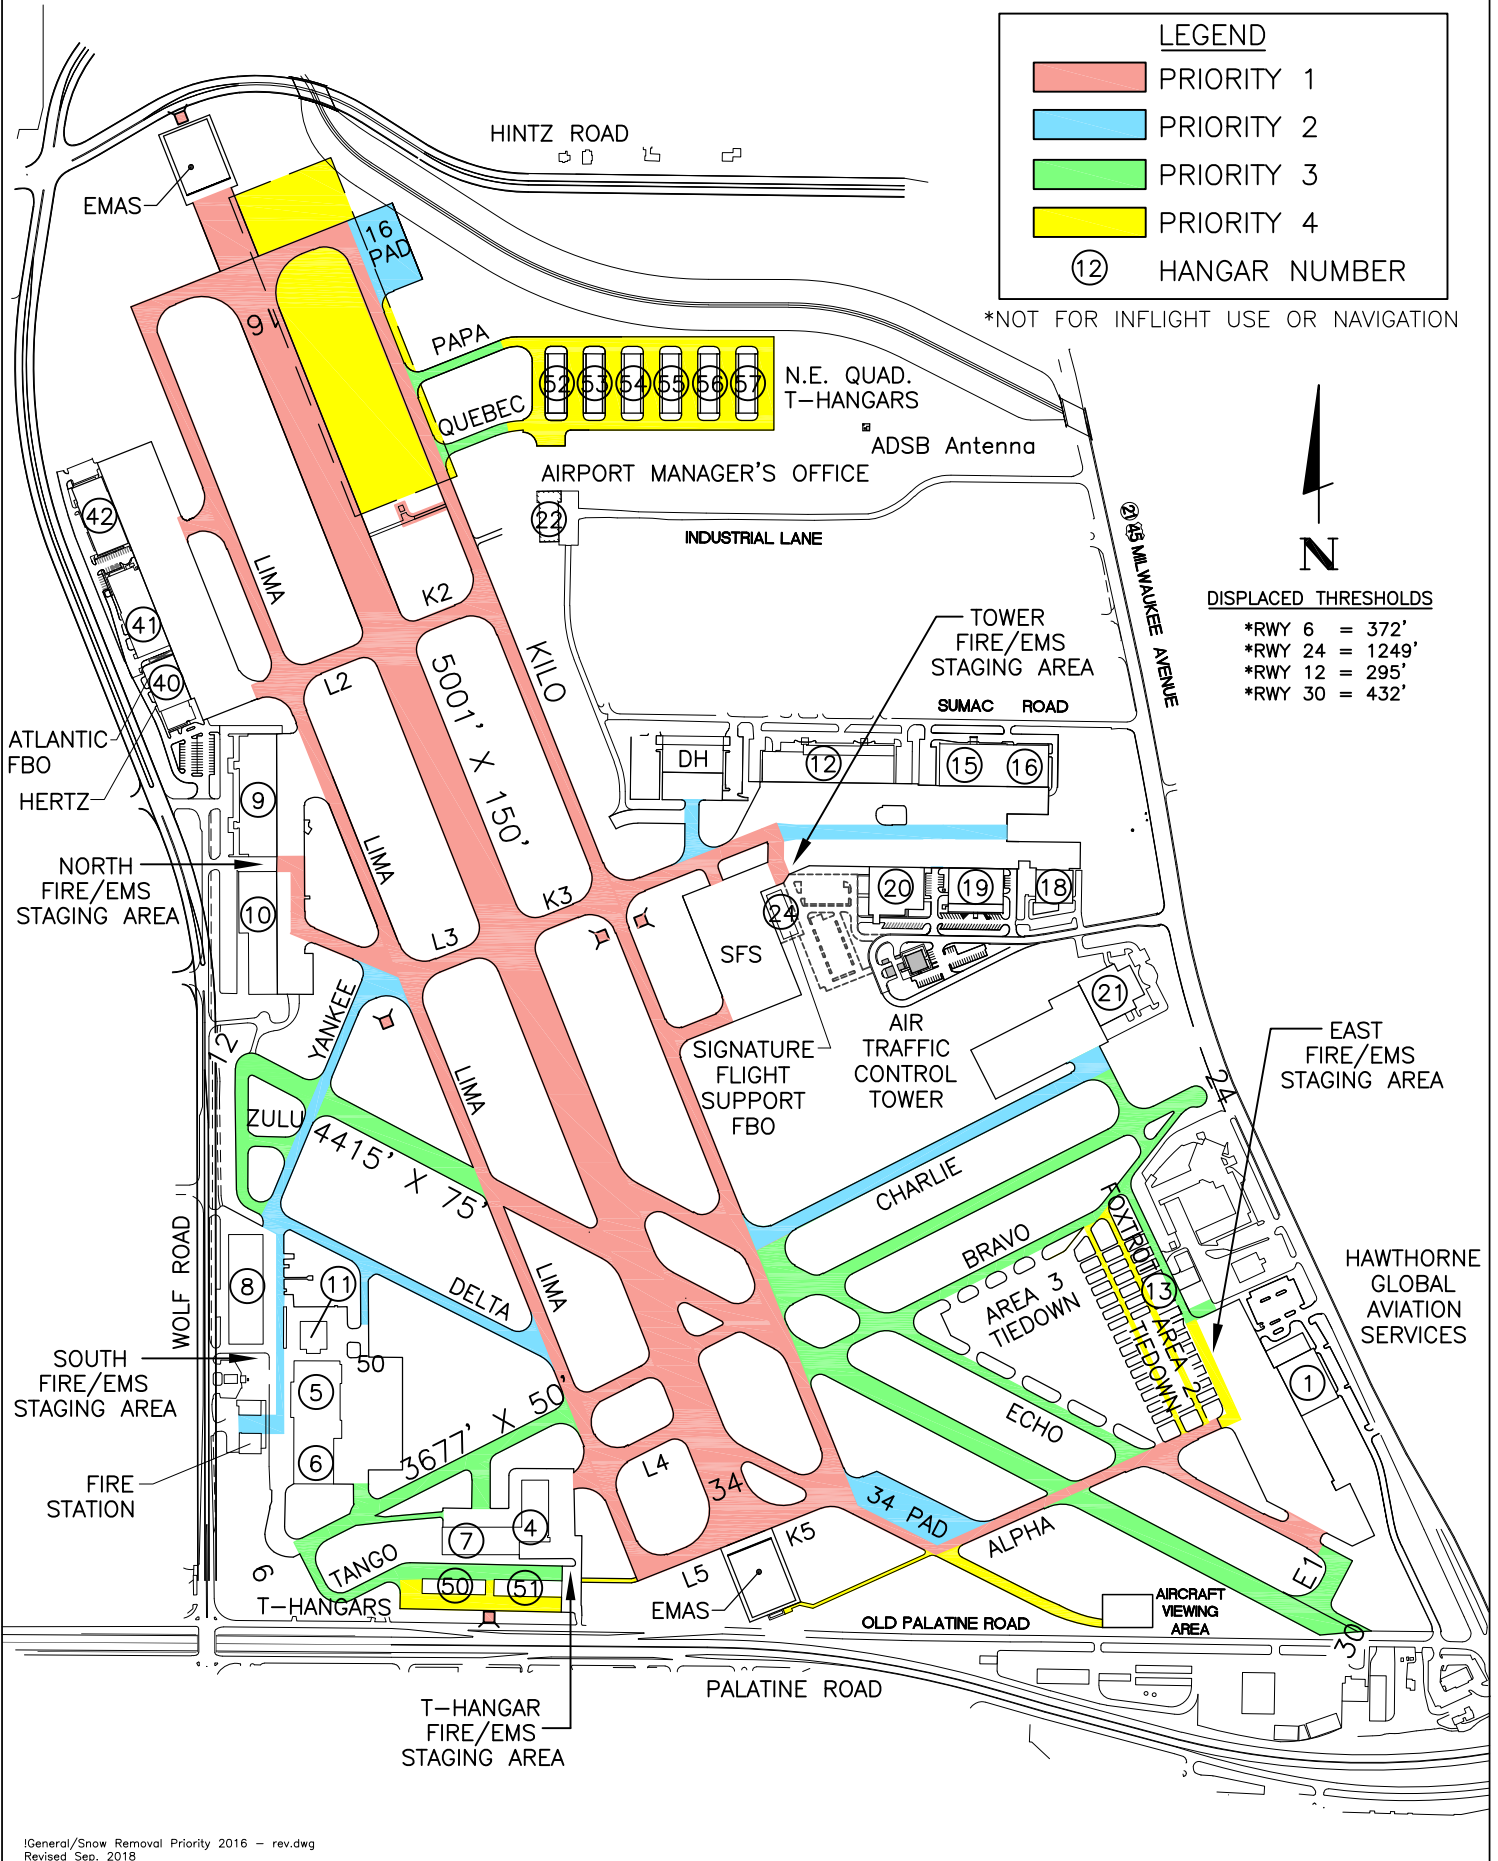

CHICAGO EXECUTIVE AIRPORT SNOW REMOVAL PRIORITY

LEGEND

- PRIORITY 1
- PRIORITY 2
- PRIORITY 3
- PRIORITY 4
- 12 HANGAR NUMBER

*NOT FOR INFLIGHT USE OR NAVIGATION

DISPLACED THRESHOLDS

- *RWY 6 = 372'
- *RWY 24 = 1249'
- *RWY 12 = 295'
- *RWY 30 = 432'