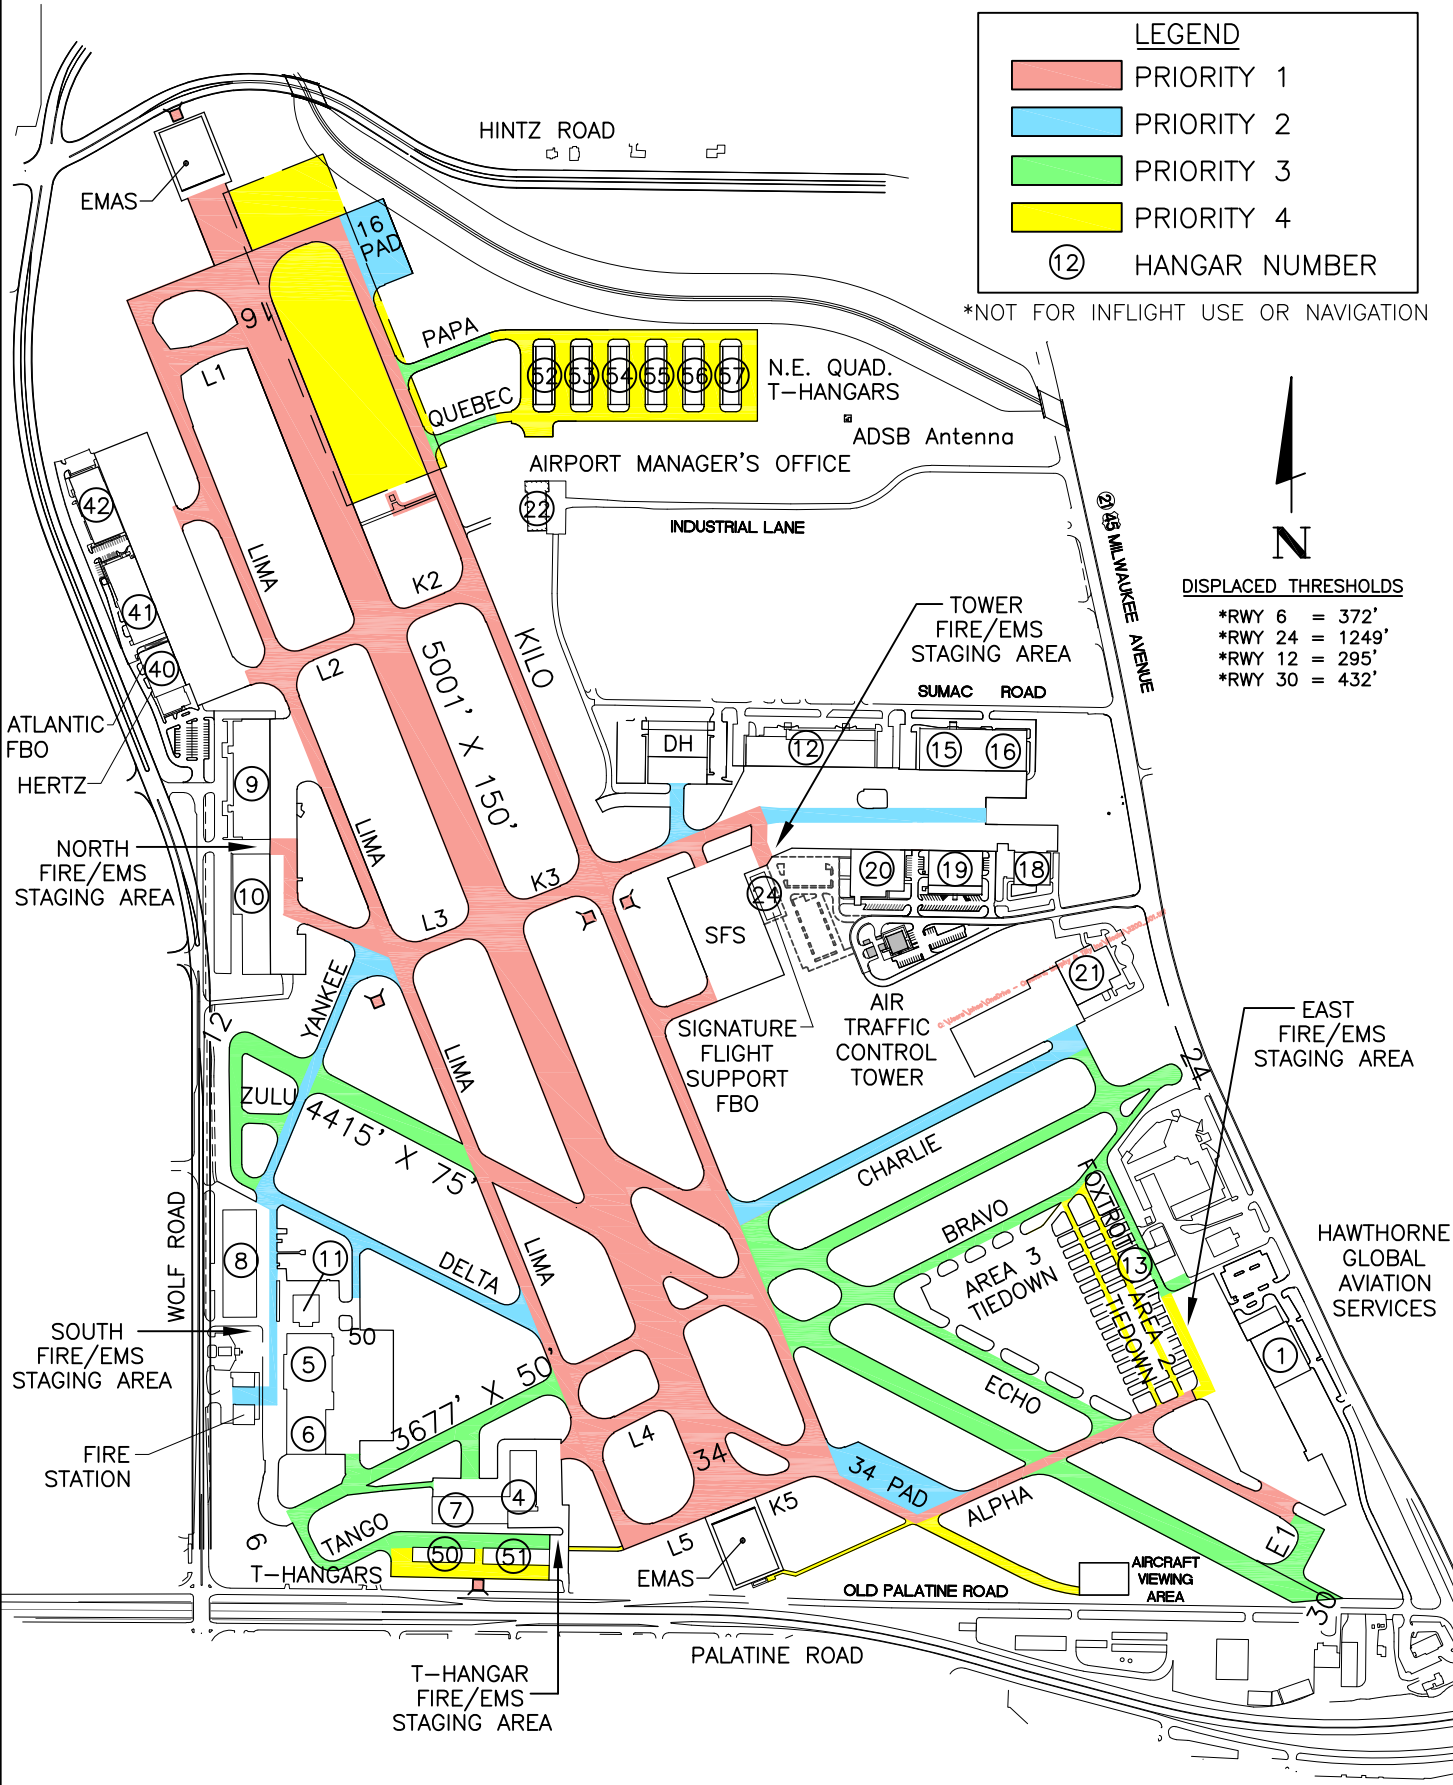

CHICAGO EXECUTIVE AIRPORT SNOW REMOVAL PRIORITY

LEGEND

- PRIORITY 1
- PRIORITY 2
- PRIORITY 3
- PRIORITY 4
- 12 HANGAR NUMBER

*NOT FOR INFLIGHT USE OR NAVIGATION

DISPLACED THRESHOLDS

- *RWY 6 = 372'
- *RWY 24 = 1249'
- *RWY 12 = 295'
- *RWY 30 = 432'