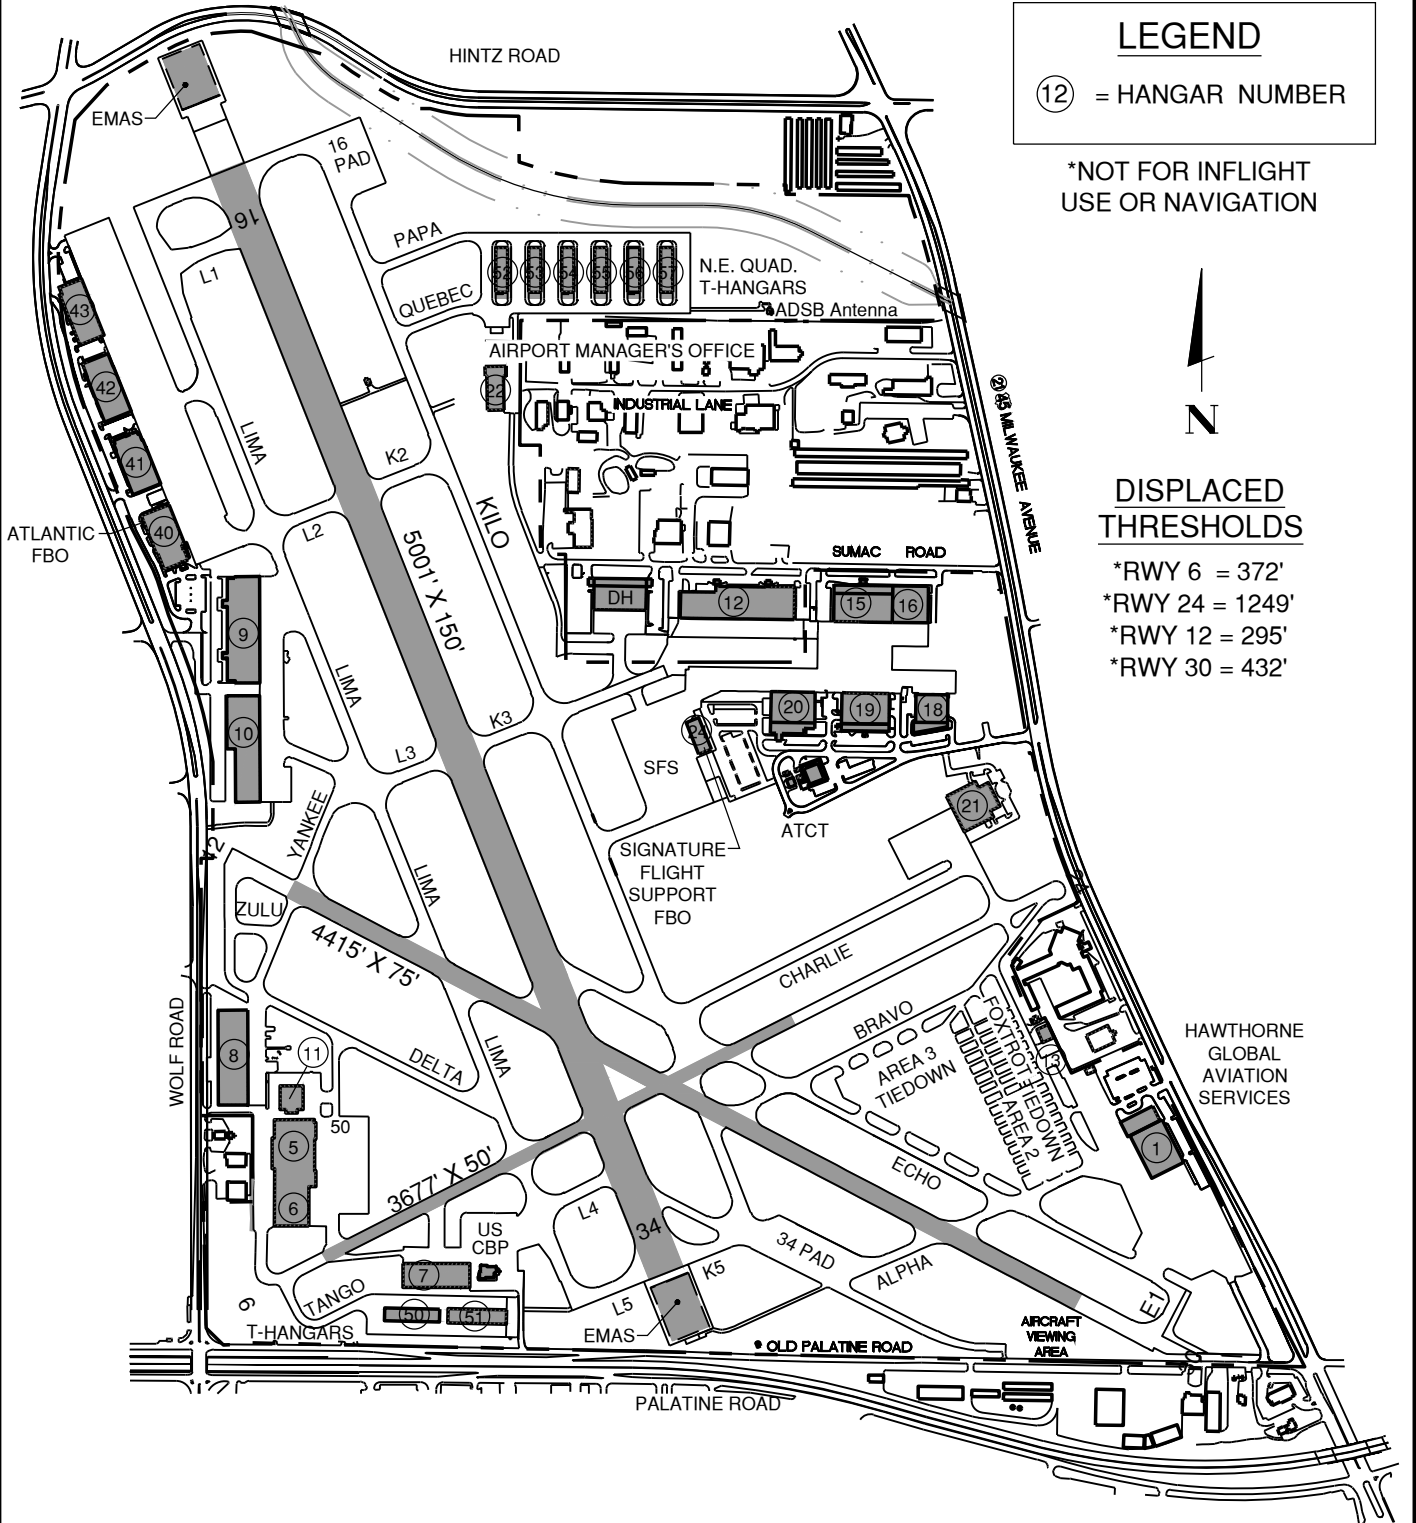

LEGEND

(12) = HANGAR NUMBER

*NOT FOR INFLIGHT USE OR NAVIGATION

DISPLACED THRESHOLDS

- *RWY 6 = 372'
- *RWY 24 = 1249'
- *RWY 12 = 295'
- *RWY 30 = 432'

TOWER - 119.90
 GROUND - 121.7
 CLEARANCE DELIVERY/CHICAGO APPROACH - 124.7
 TOWER CAB NUMBER 847-229-6003
 TOWER HOURS M-F 0600L-2200L, SA-SU 0700-2200L

* BASED ON SOURCE DATA FROM FAA 5010 INFORMATION FOR KPWK, MAY 13, 2014.